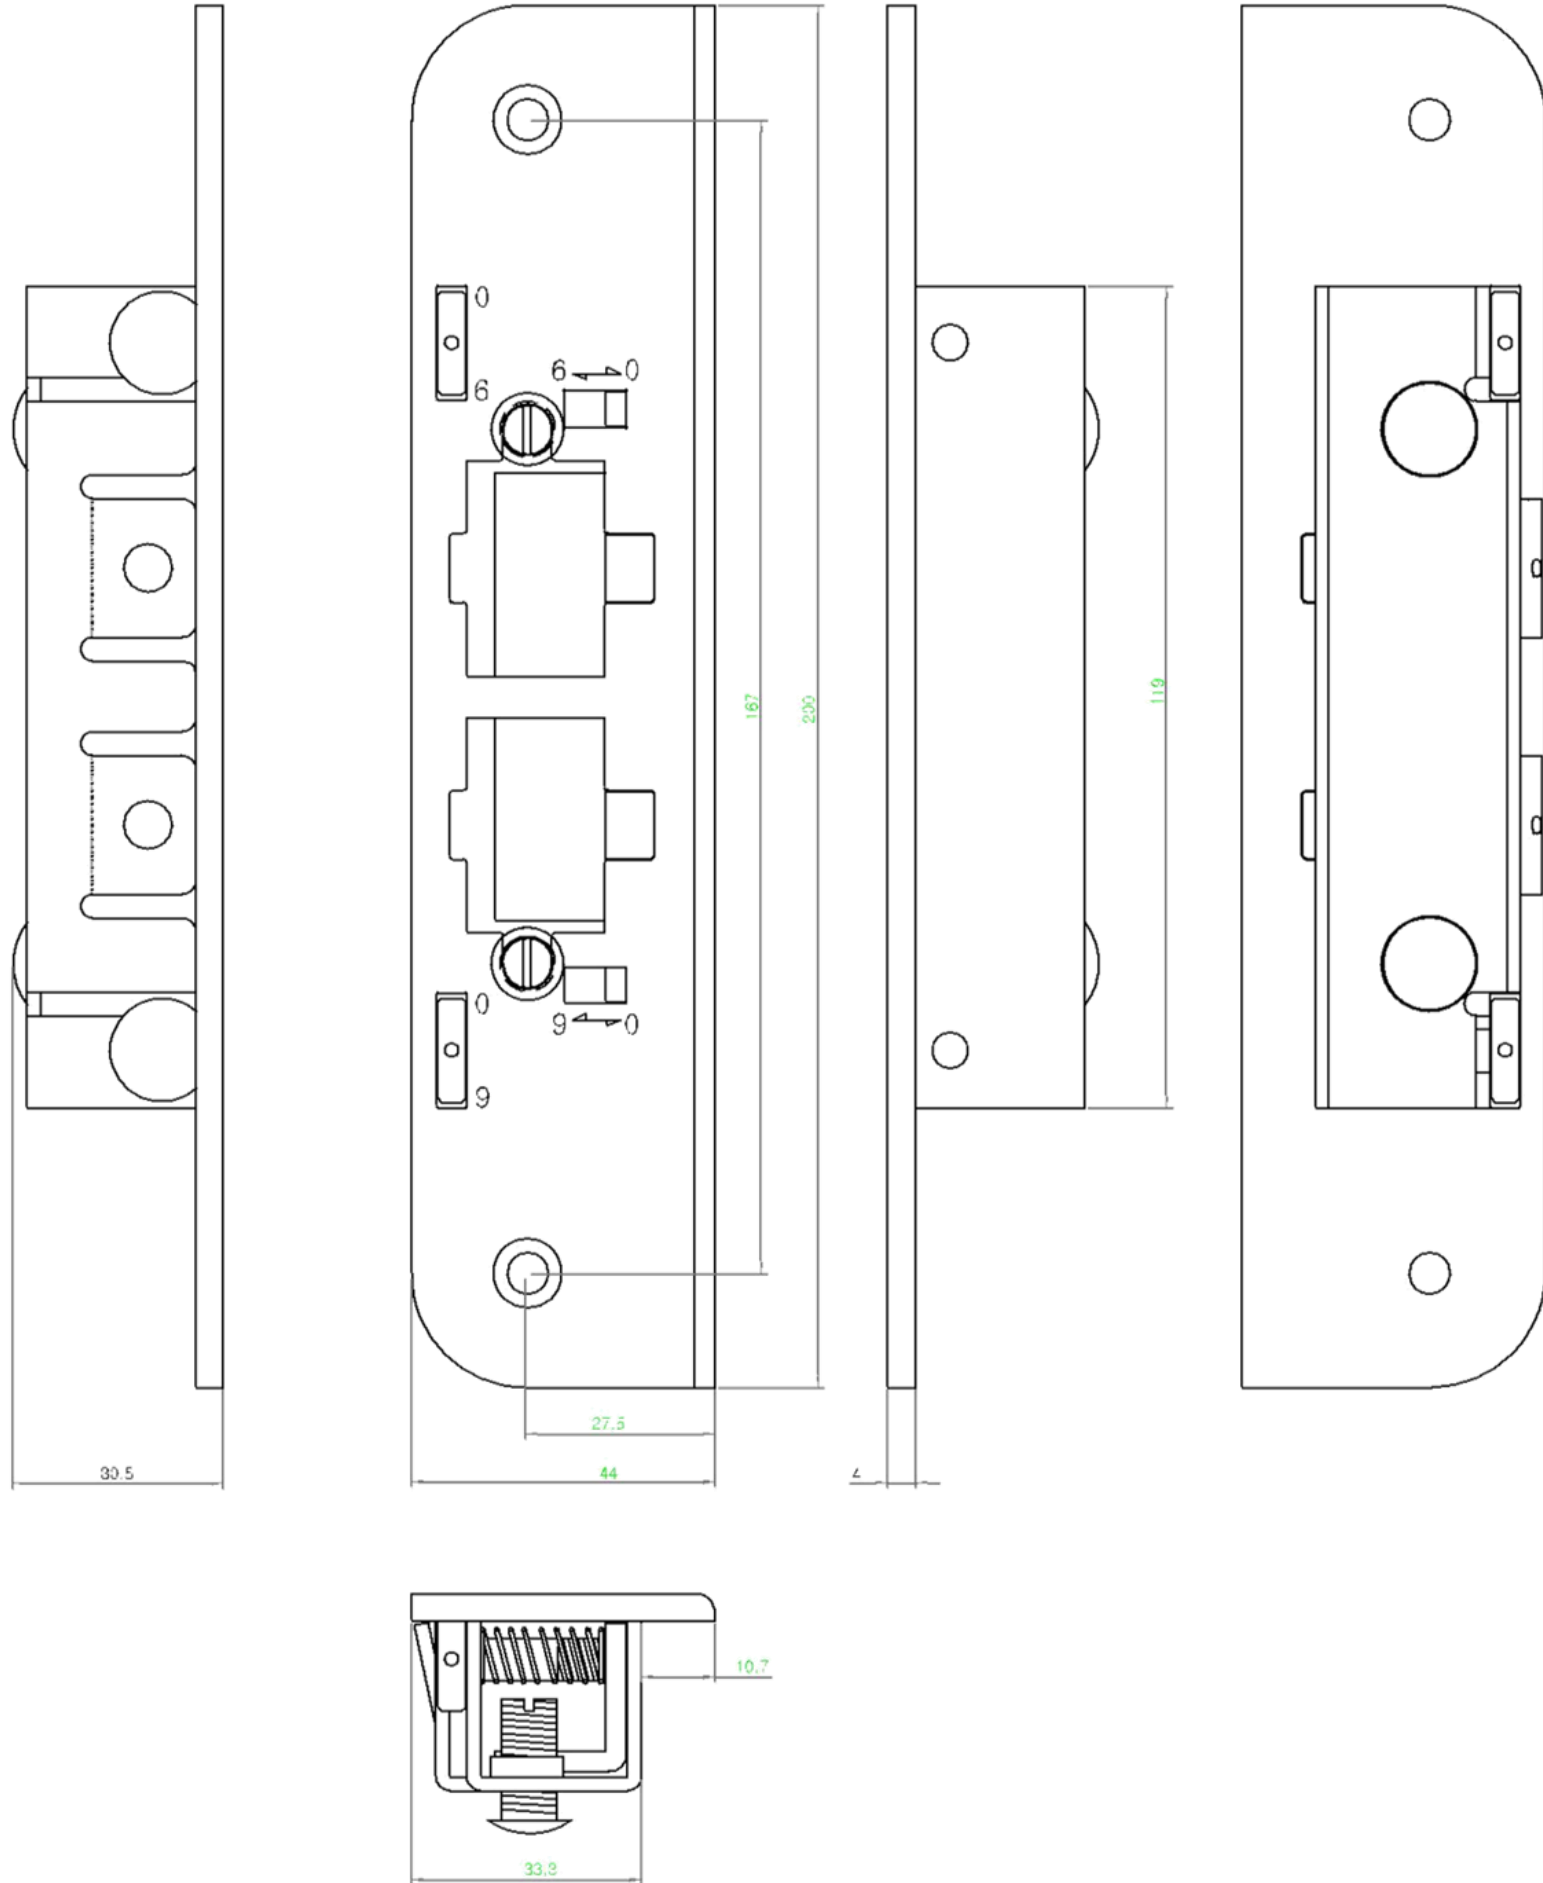

- Sales box contents:**
- ID Lock 150 door lock
 - Electronic mortise lock
 - Strike plate
 - Kit for retrofitting
 - User manual
 - 5x RFID keyfobs

ID Lock

ID Lock 150
Datasheet

Outside and
inside unit
dimensions

idlock.no

ID Lock

ID Lock 150
Datasheet

Strike plate
dimensions

idlock.no

ID Lock

ID Lock 150
Datasheet

Mortise lock
dimensions