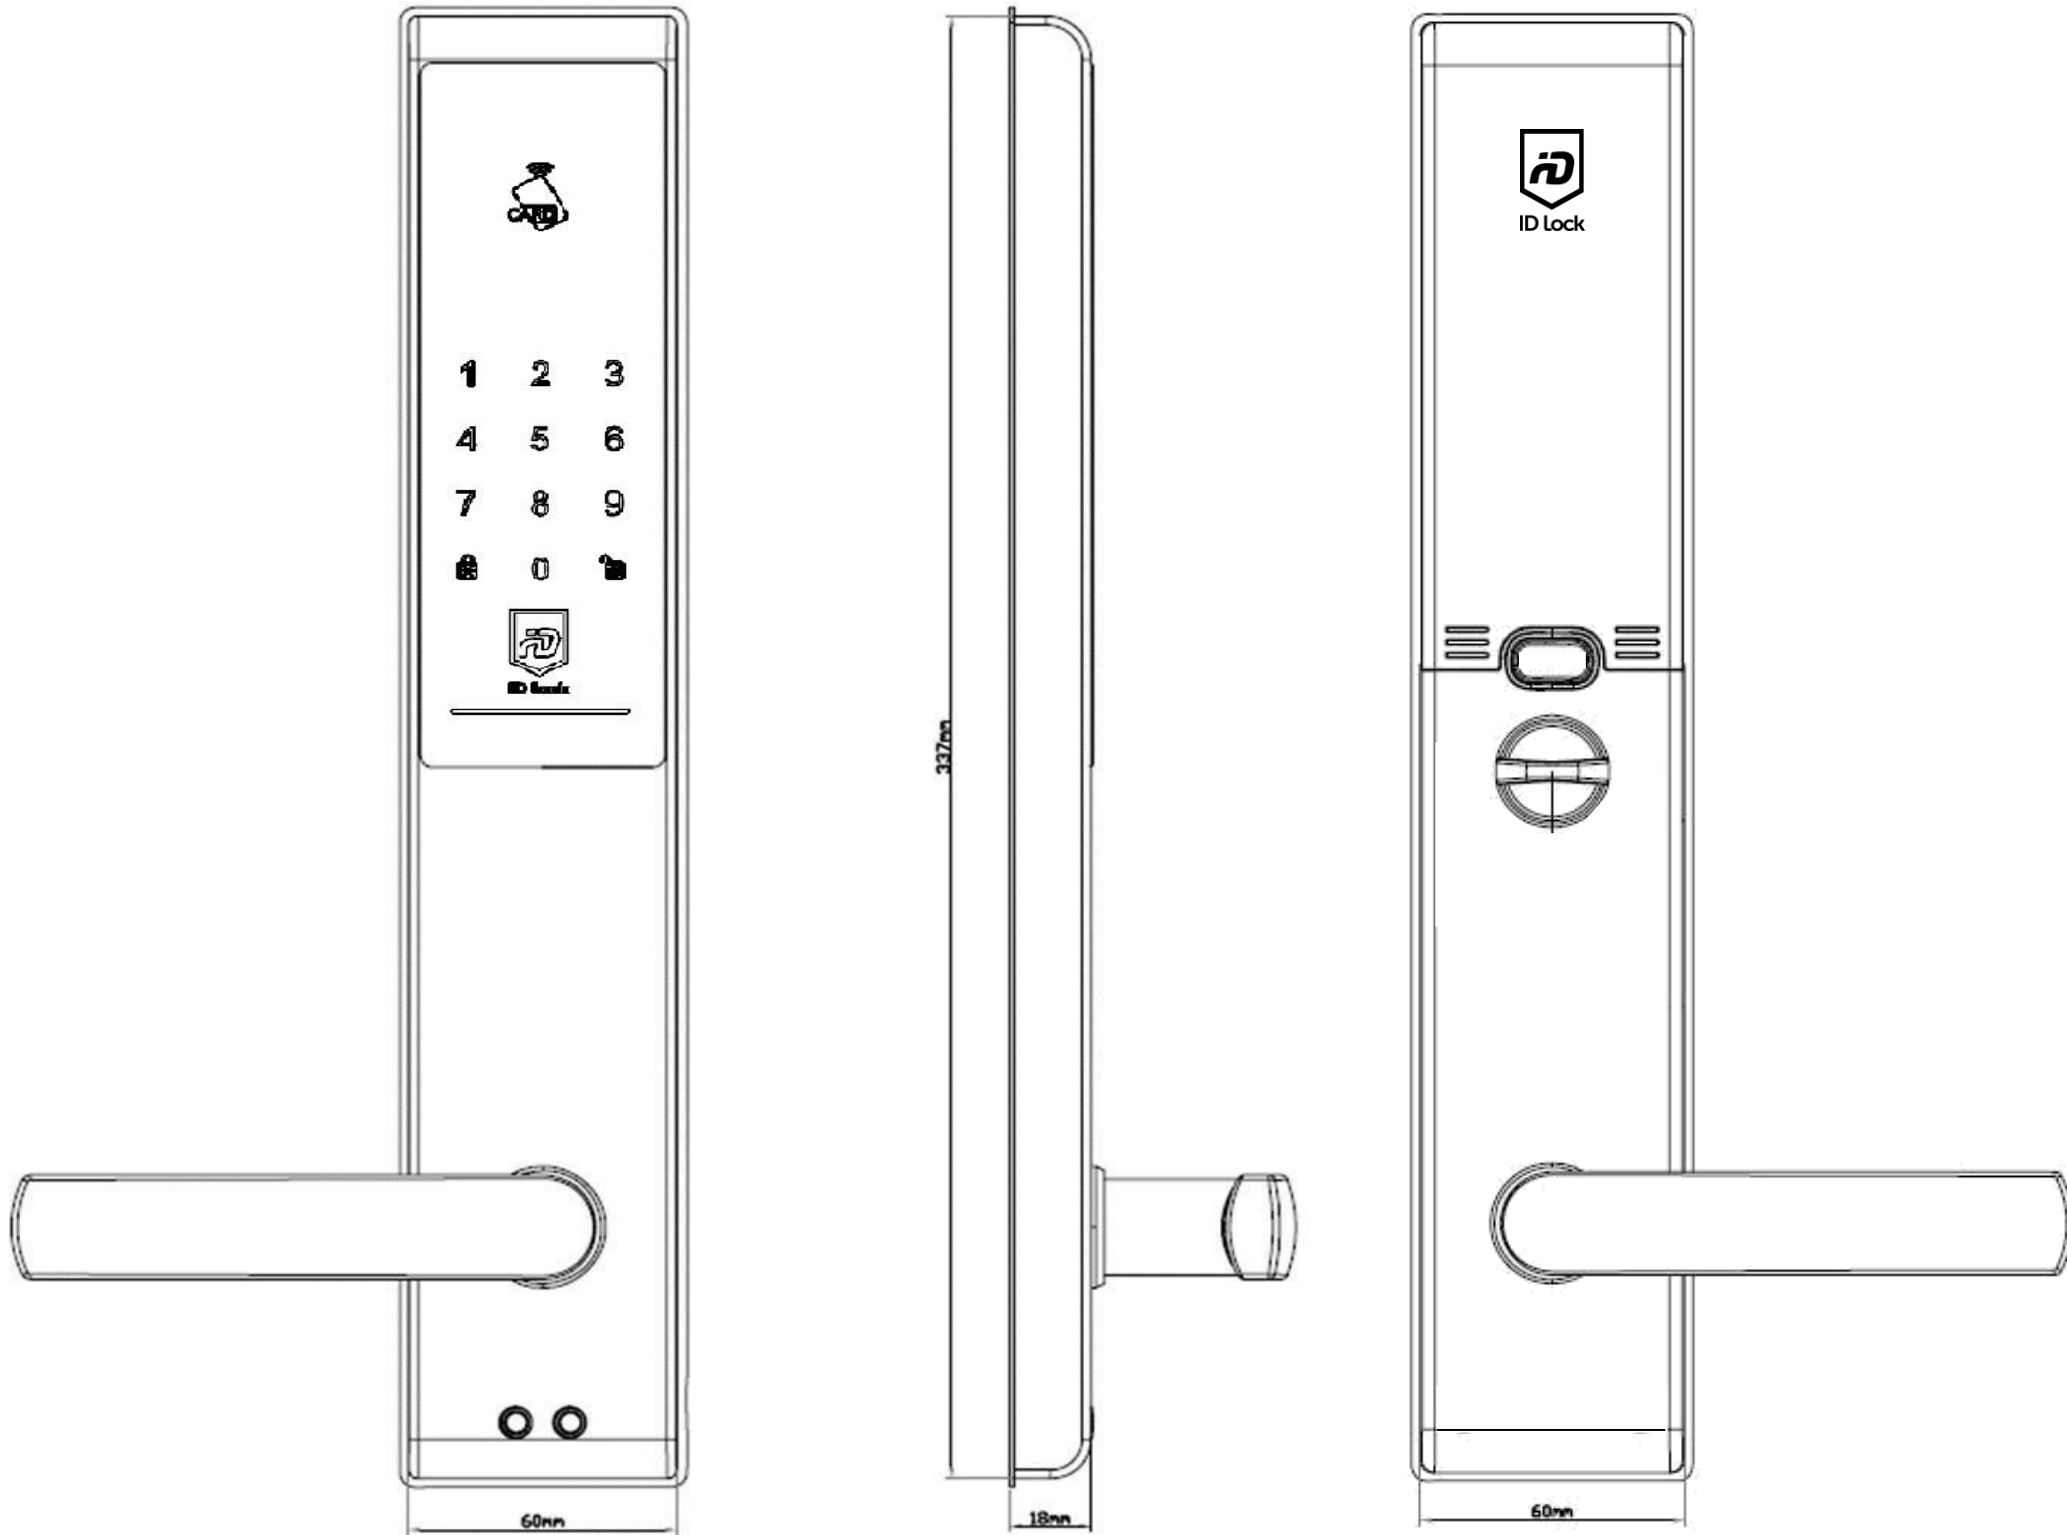

Master PIN
Service PIN
1-9 individual User PINs
1-9 individual RFID keyfobs

4 or 8 AA 1,5V Alkaline batteries

Auto lock mode
Manual lock mode
Re-lock disable/enable

Z-wave module add-on available

PIN disguise
4-8 digit PIN
MIFARE Plus S RFID
Emergency battery option

- Sales box contents:**
- ID Lock 150 door lock
 - Electronic mortise lock
 - Strike plate
 - Kit for retrofitting
 - User manual
 - 5x RFID keyfobs

ID Lock

ID Lock 150
Datasheet

Outside and
inside unit
dimensions

idlock.no

ID Lock

ID Lock 150
Datasheet

Strike plate
dimensions

idlock.no

ID Lock

ID Lock 150
Datasheet

Mortise lock
dimensions