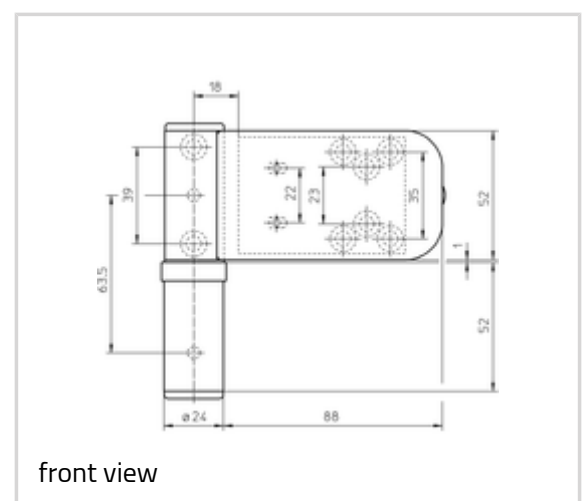

Classification key

4 7 6 0 1 *₆ 1 13

⁶ depending on the finish