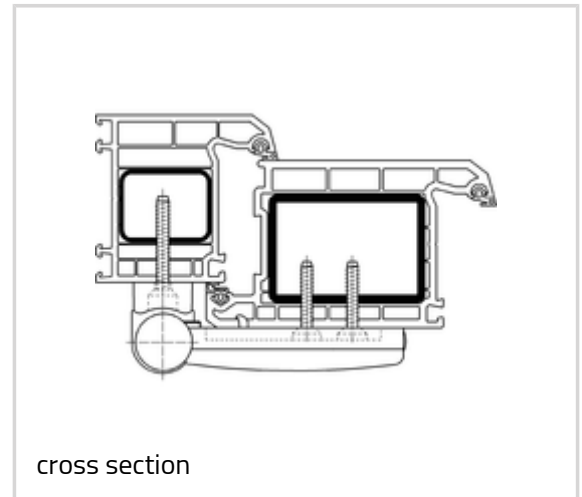

SIKU - SIKU 3D K 3135

Suitable for

Telescope jig SIKU 3D K 3035,
K 3135, K 3235, K 3335

Drilling jig SIKU 3D K 3035, K
3135, K 3235, K 3335

Function range

burglar resistance

Item

Finish(es)	060-RAL 9006 White Aluminium
OF-NR.	060
VPE	pack of 3
DIN	DIN right and left hand
Item No.	5 190740 0 06003
EAN	4015471107093
Finish(es)	060-RAL 9006 White Aluminium
OF-NR.	060
VPE	pack of 12
DIN	DIN right and left hand
Item No.	5 190740 0 06023
EAN	4015471092122
Finish(es)	070-RAL 9016 Traffic White
OF-NR.	070
VPE	pack of 3
DIN	DIN right and left hand
Item No.	5 190740 0 07003
EAN	4015471085643
Finish(es)	070-RAL 9016 Traffic White