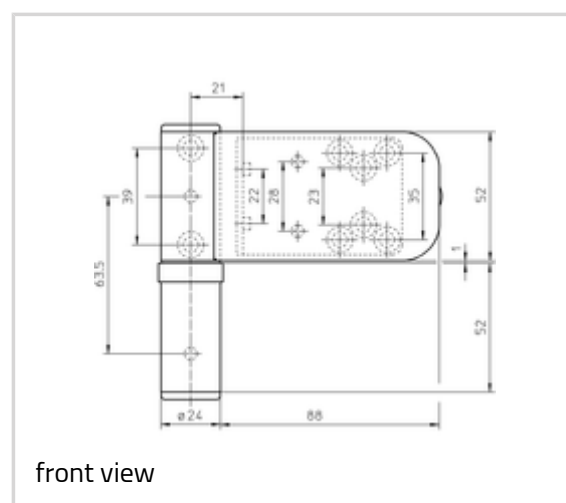

SIKU 3D K 3030

for PVCu entrance doors with angular fixing cams

Product features

- for overlap thicknesses 15-19 mm
- door part with angular fixing cams for extremely high pull-out strength
- 3D adjustment (side +/- 5,0 mm, height +/- 5,0 mm, compression +/- 2,0 mm)
- with integral security pin
- maintenance-free slide bearings

Technical details

Attributes	Value
Load capacity	120,0 kg
Knuckle length	105,0 mm
Knuckle diameter	24,0 mm
Pin diameter	10,0 mm

Note

The load capacity mentioned above refers to the use of 2 hinges per door leaf (1 x 2 m), for detailed information please look at the chapter "technical information".

For overlaps of 15-19 mm.

Quality marks

 Certification CE

 Certification IFT

Classification key

4	7	6	0	1	* ₆	1	13
---	---	---	---	---	----------------	---	----

⁶ depending on the finish

SIKU - SIKU 3D K 3030

Function range

burglar resistance

Item

Finish(es)	060-RAL 9006 White Aluminium
OF-NR.	060
VPE	pack of 3
DIN	DIN right and left hand
Item No.	5 190710 0 06003
EAN	4015471092764
Finish(es)	060-RAL 9006 White Aluminium
OF-NR.	060
VPE	pack of 12
DIN	DIN right and left hand
Item No.	5 190710 0 06023
EAN	4015471090258
Finish(es)	070-RAL 9016 Traffic White
OF-NR.	070
VPE	pack of 3
DIN	DIN right and left hand
Item No.	5 190710 0 07003
EAN	4015471085469
Finish(es)	070-RAL 9016 Traffic White
OF-NR.	070
VPE	pack of 12
DIN	DIN right and left hand
Item No.	5 190710 0 07023
EAN	4015471085476
Finish(es)	071-H9 Brown
OF-NR.	071