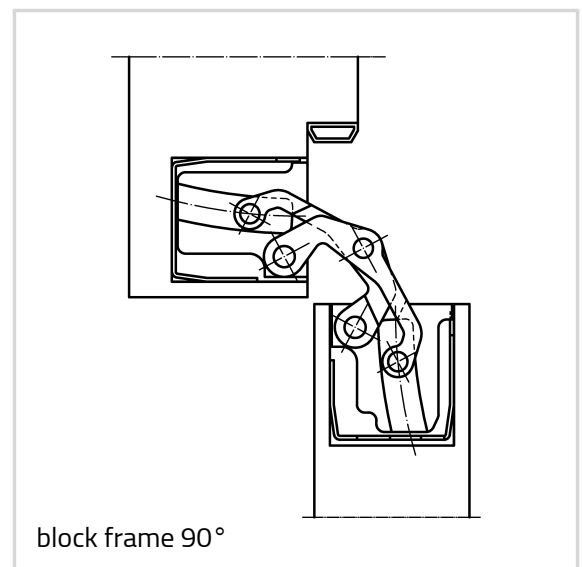

TECTUS - TE 640 3D

OF-No.	038
VPE	pack of 2
DIN	DIN right and left hand
Article number	5 400696 0 03802
EAN	4015471127336

Finish	satin brassed (047)
OF-No.	47
VPE	pack of 2
DIN	DIN right and left hand
Article number	5 400696 0 04702
EAN	4015471128258

Finish	RAL 9016 Traffic White (070)
OF-No.	070
VPE	pack of 2
DIN	DIN right and left hand
Article number	5 400696 0 07002
EAN	4015471127411

Finish	RAL 9005 Matte Black (107)
OF-No.	107
VPE	pack of 2
DIN	DIN right and left hand
Article number	5 400696 0 10702
EAN	4015471128197

Finish	Satin Chrome Look (F1) (124)
OF-No.	124
VPE	pack of 2
DIN	DIN right and left hand
Article number	5 400696 0 12402
EAN	4015471128227

Finish	Satin Nickel Look (F2) (125)
OF-No.	125
VPE	pack of 2
DIN	DIN right and left hand
Article number	5 400696 0 12502
EAN	4015471128234