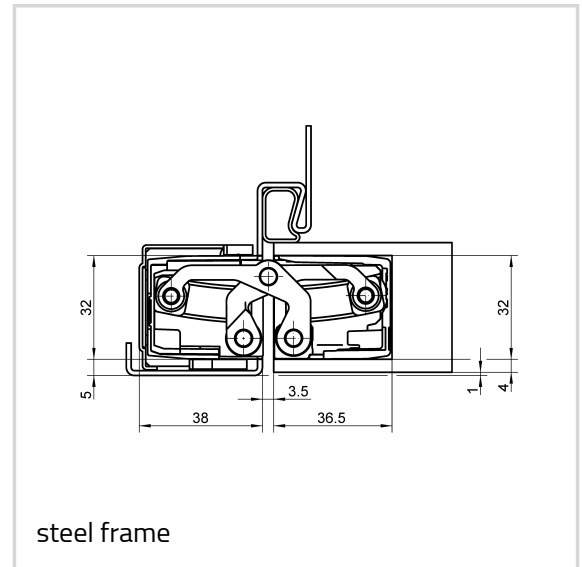

TECTUS - TE 640 3D

OF-No.	038
VPE	pack of 2
DIN	DIN right and left hand
Article number	5 400696 0 03802
EAN	4015471127336

Finish	satin brassed (047)
OF-No.	47
VPE	pack of 2
DIN	DIN right and left hand
Article number	5 400696 0 04702
EAN	4015471128258

Finish	RAL 9016 Traffic White (070)
OF-No.	070
VPE	pack of 2
DIN	DIN right and left hand
Article number	5 400696 0 07002
EAN	4015471127411

Finish	RAL 9005 Matte Black (107)
OF-No.	107
VPE	pack of 2
DIN	DIN right and left hand
Article number	5 400696 0 10702
EAN	4015471128197

Finish	Satin Chrome Look (F1) (124)
OF-No.	124
VPE	pack of 2
DIN	DIN right and left hand
Article number	5 400696 0 12402
EAN	4015471128227

Finish	Satin Nickel Look (F2) (125)
OF-No.	125
VPE	pack of 2
DIN	DIN right and left hand
Article number	5 400696 0 12502
EAN	4015471128234