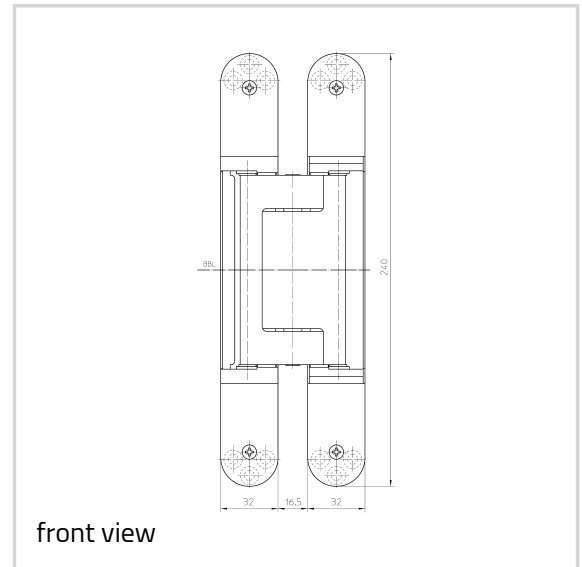

TECTUS - TE 640 3D

The load capacity mentioned above refers to two hinges per door leaf (1 x 2 m). Also the load capacities of the respective combined receiver have to be taken into consideration. For detailed information please look at the chapter "technical information".

With an opening position of 180° the door may have to be fixed additionally.

Installation tools

Universal milling frame

Template 5 250659 5

Template 5 250689 5

step 1

step 2

Combinations

TE 640 3D FZ

TE 640 3D BW/16

TE 640 3D BW/20

TE 640 3D SZ

TE 640 3D ST

Function range

burglar resistance

fire resistance

smoke resistance

soundproof

Item versions

Finish	polished brass (030)
OF-No.	030
VPE	pack of 2
DIN	DIN right and left hand
Article number	5 400696 0 03002
EAN	4015471127312
Finish	polished nickelled (038)