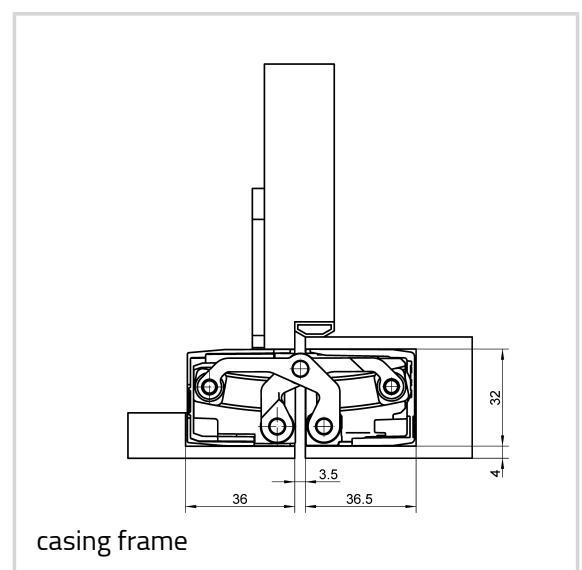

TECTUS - TE 640 3D

The load capacity mentioned above refers to two hinges per door leaf (1 x 2 m). Also the load capacities of the respective combined receiver have to be taken into consideration. For detailed information please look at the chapter "technical information".

With an opening position of 180° the door may have to be fixed additionally.

Installation tools

Universal milling frame

Template 5 250659 5

Template 5 250689 5

step 1

step 2

Combinations

TE 640 3D FZ

TE 640 3D BW/16

TE 640 3D BW/20

TE 640 3D SZ

TE 640 3D ST

Function range

burglar resistance

fire resistance

smoke resistance

soundproof

Item versions

Finish	polished brass (030)
OF-No.	030
VPE	pack of 2
DIN	DIN right and left hand
Article number	5 400696 0 03002
EAN	4015471127312
Finish	polished nickelled (038)