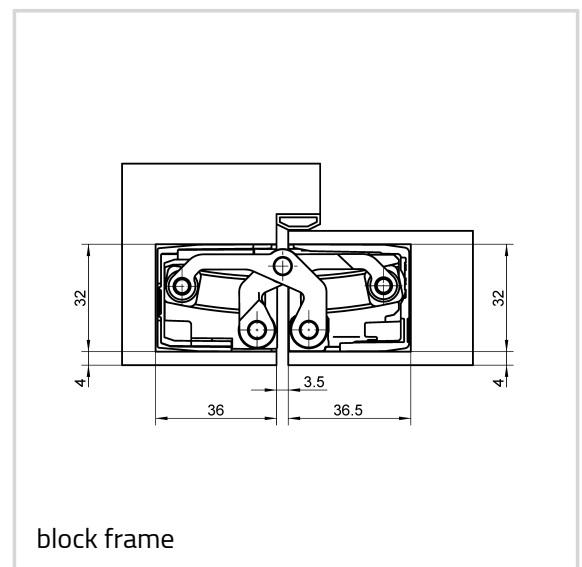

TECTUS - TE 640 3D

The load capacity mentioned above refers to two hinges per door leaf (1 x 2 m). Also the load capacities of the respective combined receiver have to be taken into consideration. For detailed information please look at the chapter "technical information".

With an opening position of 180° the door may have to be fixed additionally.

Installation tools

Universal milling frame

Template 5 250659 5

Template 5 250689 5

step 1

step 2

Combinations

TE 640 3D FZ

TE 640 3D BW/16

TE 640 3D BW/20

TE 640 3D SZ

TE 640 3D ST

Function range

burglar resistance

fire resistance

smoke resistance

soundproof

Item versions

Finish	polished brass (030)
OF-No.	030
VPE	pack of 2
DIN	DIN right and left hand
Article number	5 400696 0 03002
EAN	4015471127312
Finish	polished nickelled (038)