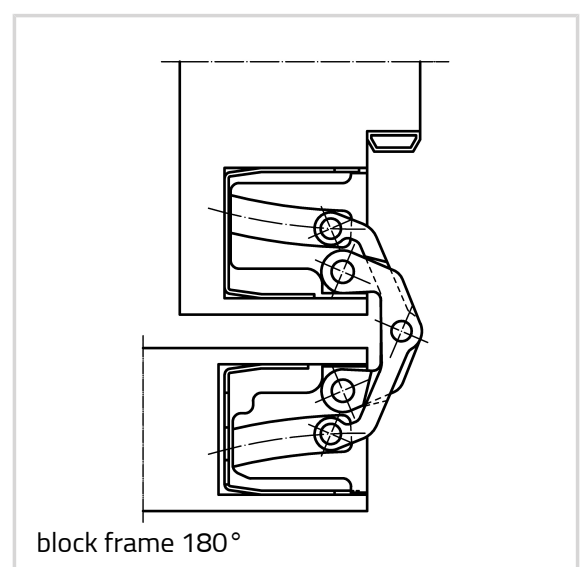

TECTUS - TE 640 3D

OF-No.	038
VPE	pack of 2
DIN	DIN right and left hand
Article number	5 400696 0 03802
EAN	4015471127336

Finish	satin brassed (047)
OF-No.	47
VPE	pack of 2
DIN	DIN right and left hand
Article number	5 400696 0 04702
EAN	4015471128258

Finish	RAL 9016 Traffic White (070)
OF-No.	070
VPE	pack of 2
DIN	DIN right and left hand
Article number	5 400696 0 07002
EAN	4015471127411

Finish	RAL 9005 Matte Black (107)
OF-No.	107
VPE	pack of 2
DIN	DIN right and left hand
Article number	5 400696 0 10702
EAN	4015471128197

Finish	Satin Chrome Look (F1) (124)
OF-No.	124
VPE	pack of 2
DIN	DIN right and left hand
Article number	5 400696 0 12402
EAN	4015471128227

Finish	Satin Nickel Look (F2) (125)
OF-No.	125
VPE	pack of 2
DIN	DIN right and left hand
Article number	5 400696 0 12502
EAN	4015471128234