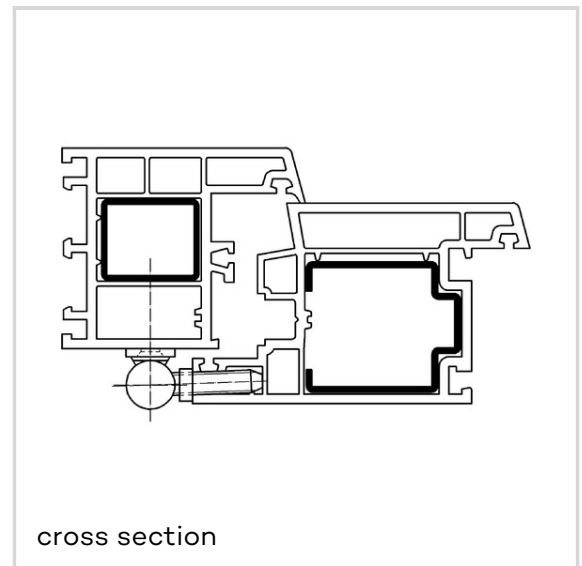

## K 3176 WF

for PVCu rotary windows

### Technical data

Property	Value
Knuckle length	57,0 mm
Knuckle Diameter	15,0 mm
Pin diameter	10,0 mm

### Notes

Version with sash pin 7 x 27 mm.

Application accessories on request.

### Item versions

Finish	RAL 9016 Traffic White (SW 070)
VPE	pack of 20
DIN	DIN right and left hand

**SIKU - K 3176 WF**

Article number	5 090578 0 07007
EAN	4015471014018
Finish	H9 Brown (SW 071)
VPE	pack of 20
DIN	DIN right and left hand
Article number	5 090578 0 07107
EAN	4015471014025
Finish	Topzinc (SW 110)
VPE	pack of 20
DIN	DIN right and left hand
Article number	5 090578 0 11007
EAN	4015471078713