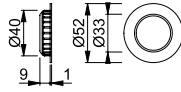

Aluminium finishes:

F1 - Silver

11760138

F5 - Dark bronze

11760151

F9 - Steel

11760145