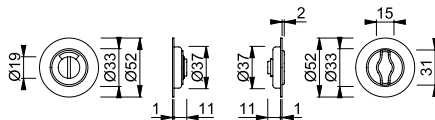

Aluminium finishes:

F1 - Silver

11756366

F5 - Dark bronze

11760126

F9 - Steel

11756378