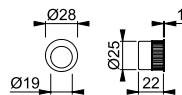

HOPPE nylon pull for pocket doors:

- Fixing: at front of door with silicone or adhesive