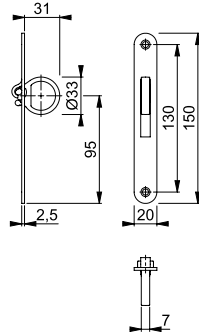

duraplus®

HOPPE aluminium face plate with with pull ring:

- Fits door milling for ASSA 2014 type of lock
- For flush pocket doors
- Fixing: visible, multi-purpose screws

Aluminium finishes:

F1 - Silver

11760163